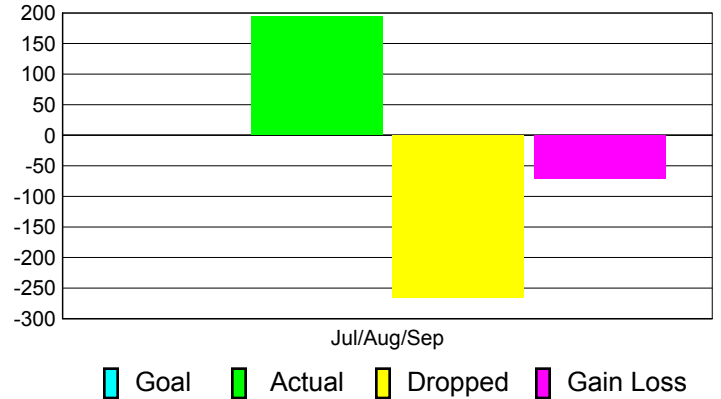

Membership Results 2011-2012

Goal, New, Dropped, Gain/Loss