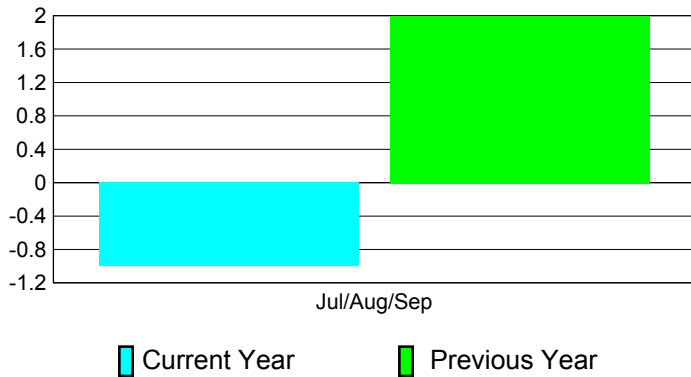

Club Results 2011-2012

Goal, New, Dropped, Gain/Loss

Comparison of Club Gain/Loss

Current Year Compared to the Previous Year

YTD Status Quo Clubs 2011-2012

Status Quo Clubs Compared to Status Quo Members

MEMBERSHIP