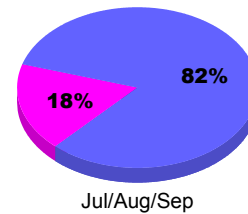

Membership Results
2011-2012

Membership
2010-2011

Month	Net Memb Goal	Actual New Memb	Actual Dropped Memb	Gain/Loss of Memb	Gain/Loss of Memb
Jul/Aug/Sep		194	-265	-71	-14
Totals		194	-265	-71	-14

Membership Results 2011-2012

Goal, New, Dropped, Gain/Loss

Comparison of Membership Gain/Loss

Current Year Compared to the Previous Year

Gender Comparison 2011-2012

Male Female